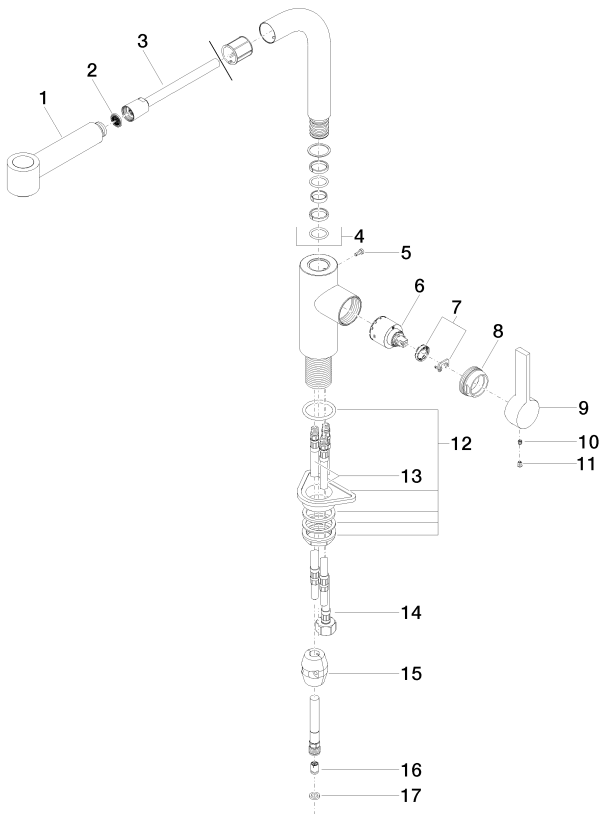

Kitchen - Elio

Single-lever mixer with pull-out spout with spray function - polished chrome

Article number: 33 870 790-00 0010

- 9-1/4" Projection
- Swiveling spout 360°
- Laminar and spray function
- Total height 13-1/2"
- Height to aerator/spout outlet 11-1/2"
- 1-3/8" hole diameter
- 2x 3/8" US flexible supply lines
- Fabric braided spray hose 59"
- Water flow rate limited to max. 1.5 gpm
- lead-free

polished chrome

Kitchen - Elio

Single-lever mixer with pull-out spout with spray function - polished chrome

Article number: 33 870 790-00 0010

Dimensional drawing

All dimensions in mm / inch = mm x 0,0394

Flow rate chart

10 713 970-00

AIR SWITCH operating button, trim parts only - polished chrome

82 424 970-00

Soap dispenser without flange - polished chrome

Kitchen - Elio

Single-lever mixer with pull-out spout with spray function - polished chrome

Article number: 33 870 790-00 0010

Spare parts list

Number	Item Number	Designation	Number of units
1	04 12 11 098 00-00	shower	1
2	09 23 01 039 90	sieve	1
3	04 30 02 059 00-00	hose	1
4	90 28 22 186 00-00	spout	1
5	09 30 30 054 90	screw	1
6	90 15 05 061 00 90	cartridge	1
7	04 28 10 148 00 90	accessories	1
8	09 24 04 141-00	nut	1
9	09 20 79 040-00	handle	1
10	09 31 11 030 90	pin	1
11	09 31 20 017 90	plug	1
12	04 23 10 044 02 90	fixing set	1
13	04 30 04 045 00 90	Flexible supply line 3/8"	2
14	04 30 04 029 00 90	hose	1
15	04 21 50 005 00 90	accessories	1
16	09 23 01 096 90	back-flow preventer	1
17	09 14 20 019 90	seal	1