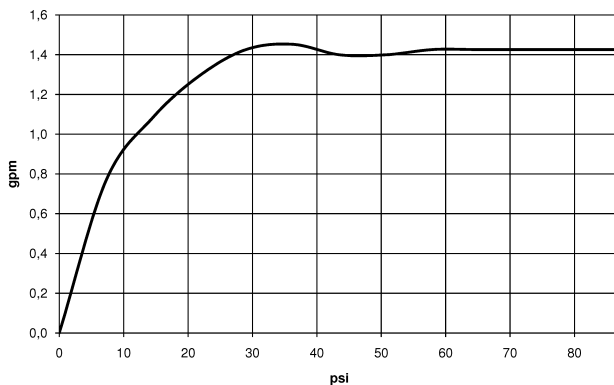

polished chrome

Kitchen - Elio

Single-lever mixer with pull-out spout with spray function - polished chrome

Article number: 33 870 790-00 0010

Dimensional drawing

All dimensions in mm / inch = mm x 0,0394

Flow rate chart