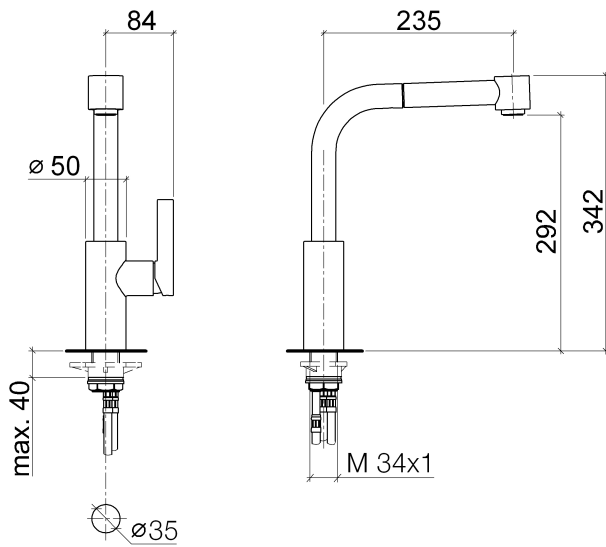

Kitchen - Elio

Single-lever mixer with pull-out spout with spray function - polished chrome

Article number: 33 870 790-00 0010

- 9-1/4" Projection
- Swiveling spout 360°
- Laminar and spray function
- Total height 13-1/2"
- Height to aerator/spout outlet 11-1/2"
- 1-3/8" hole diameter
- 2x 3/8" US flexible supply lines
- Fabric braided spray hose 59"
- Water flow rate limited to max. 1.5 gpm
- lead-free

polished chrome

Kitchen - Elio

Single-lever mixer with pull-out spout with spray function - polished chrome

Article number: 33 870 790-00 0010

Dimensional drawing

All dimensions in mm / inch = mm x 0,0394

Flow rate chart

Kitchen - Elio

Single-lever mixer with pull-out spout with spray function - polished chrome

Article number: 33 870 790-00 0010

Other surface finishes

platinum matte

33 870 790-06 0010

platinum

33 870 790-08 0010

Article number: 33 870 790-00 0010

Spare parts list

Number	Item Number	Designation	Number of units
1	04 12 11 098 00-00	shower	1
2	09 23 01 039 90	sieve	1
3	04 30 02 059 00-00	hose	1
4	90 28 22 186 00-00	spout	1
5	09 30 30 054 90	screw	1
6	90 15 05 061 00 90	cartridge	1
7	04 28 10 148 00 90	accessories	1
8	09 24 04 141-00	nut	1
9	09 20 79 040-00	handle	1
10	09 31 11 030 90	pin	1
11	09 31 20 017 90	plug	1
12	04 23 10 044 02 90	fixing set	1
13	04 30 04 045 00 90	Flexible supply line 3/8"	2
14	04 30 04 029 00 90	hose	1
15	04 21 50 005 00 90	accessories	1
16	09 23 01 096 90	back-flow preventer	1
17	09 14 20 019 90	seal	1